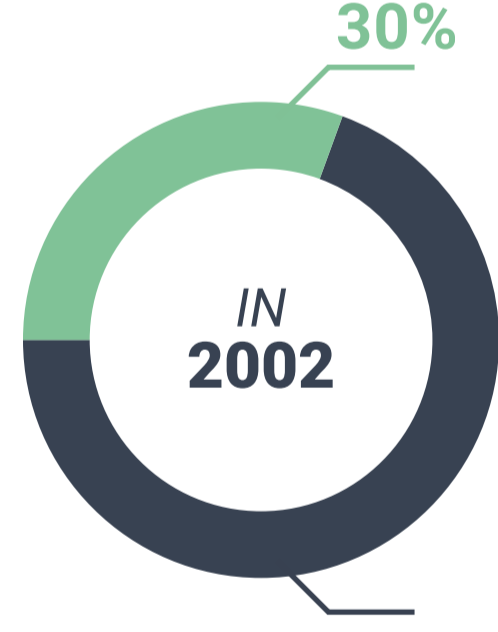

WHAT IS HAPPENING IN AMAZON DEFORESTATION?

Brazilian conservation policies **ARE MAKING PROGRESS**

New deforestation policies introduced

Deforestation rates dropped by **80%**

BUT

monitoring satellites **CAN'T DETECT** small clearings those smaller than **25 HECTARES** (~ 30 soccer fields)

large clearings

✓ **DETECT**

small clearings

✗ **CAN'T DETECT**

As a result, small clearings **ARE RISING** as a percentage of overall deforestation

X
small clearings / large clearings

People changed how they deforest to **AVOID DETECTION**