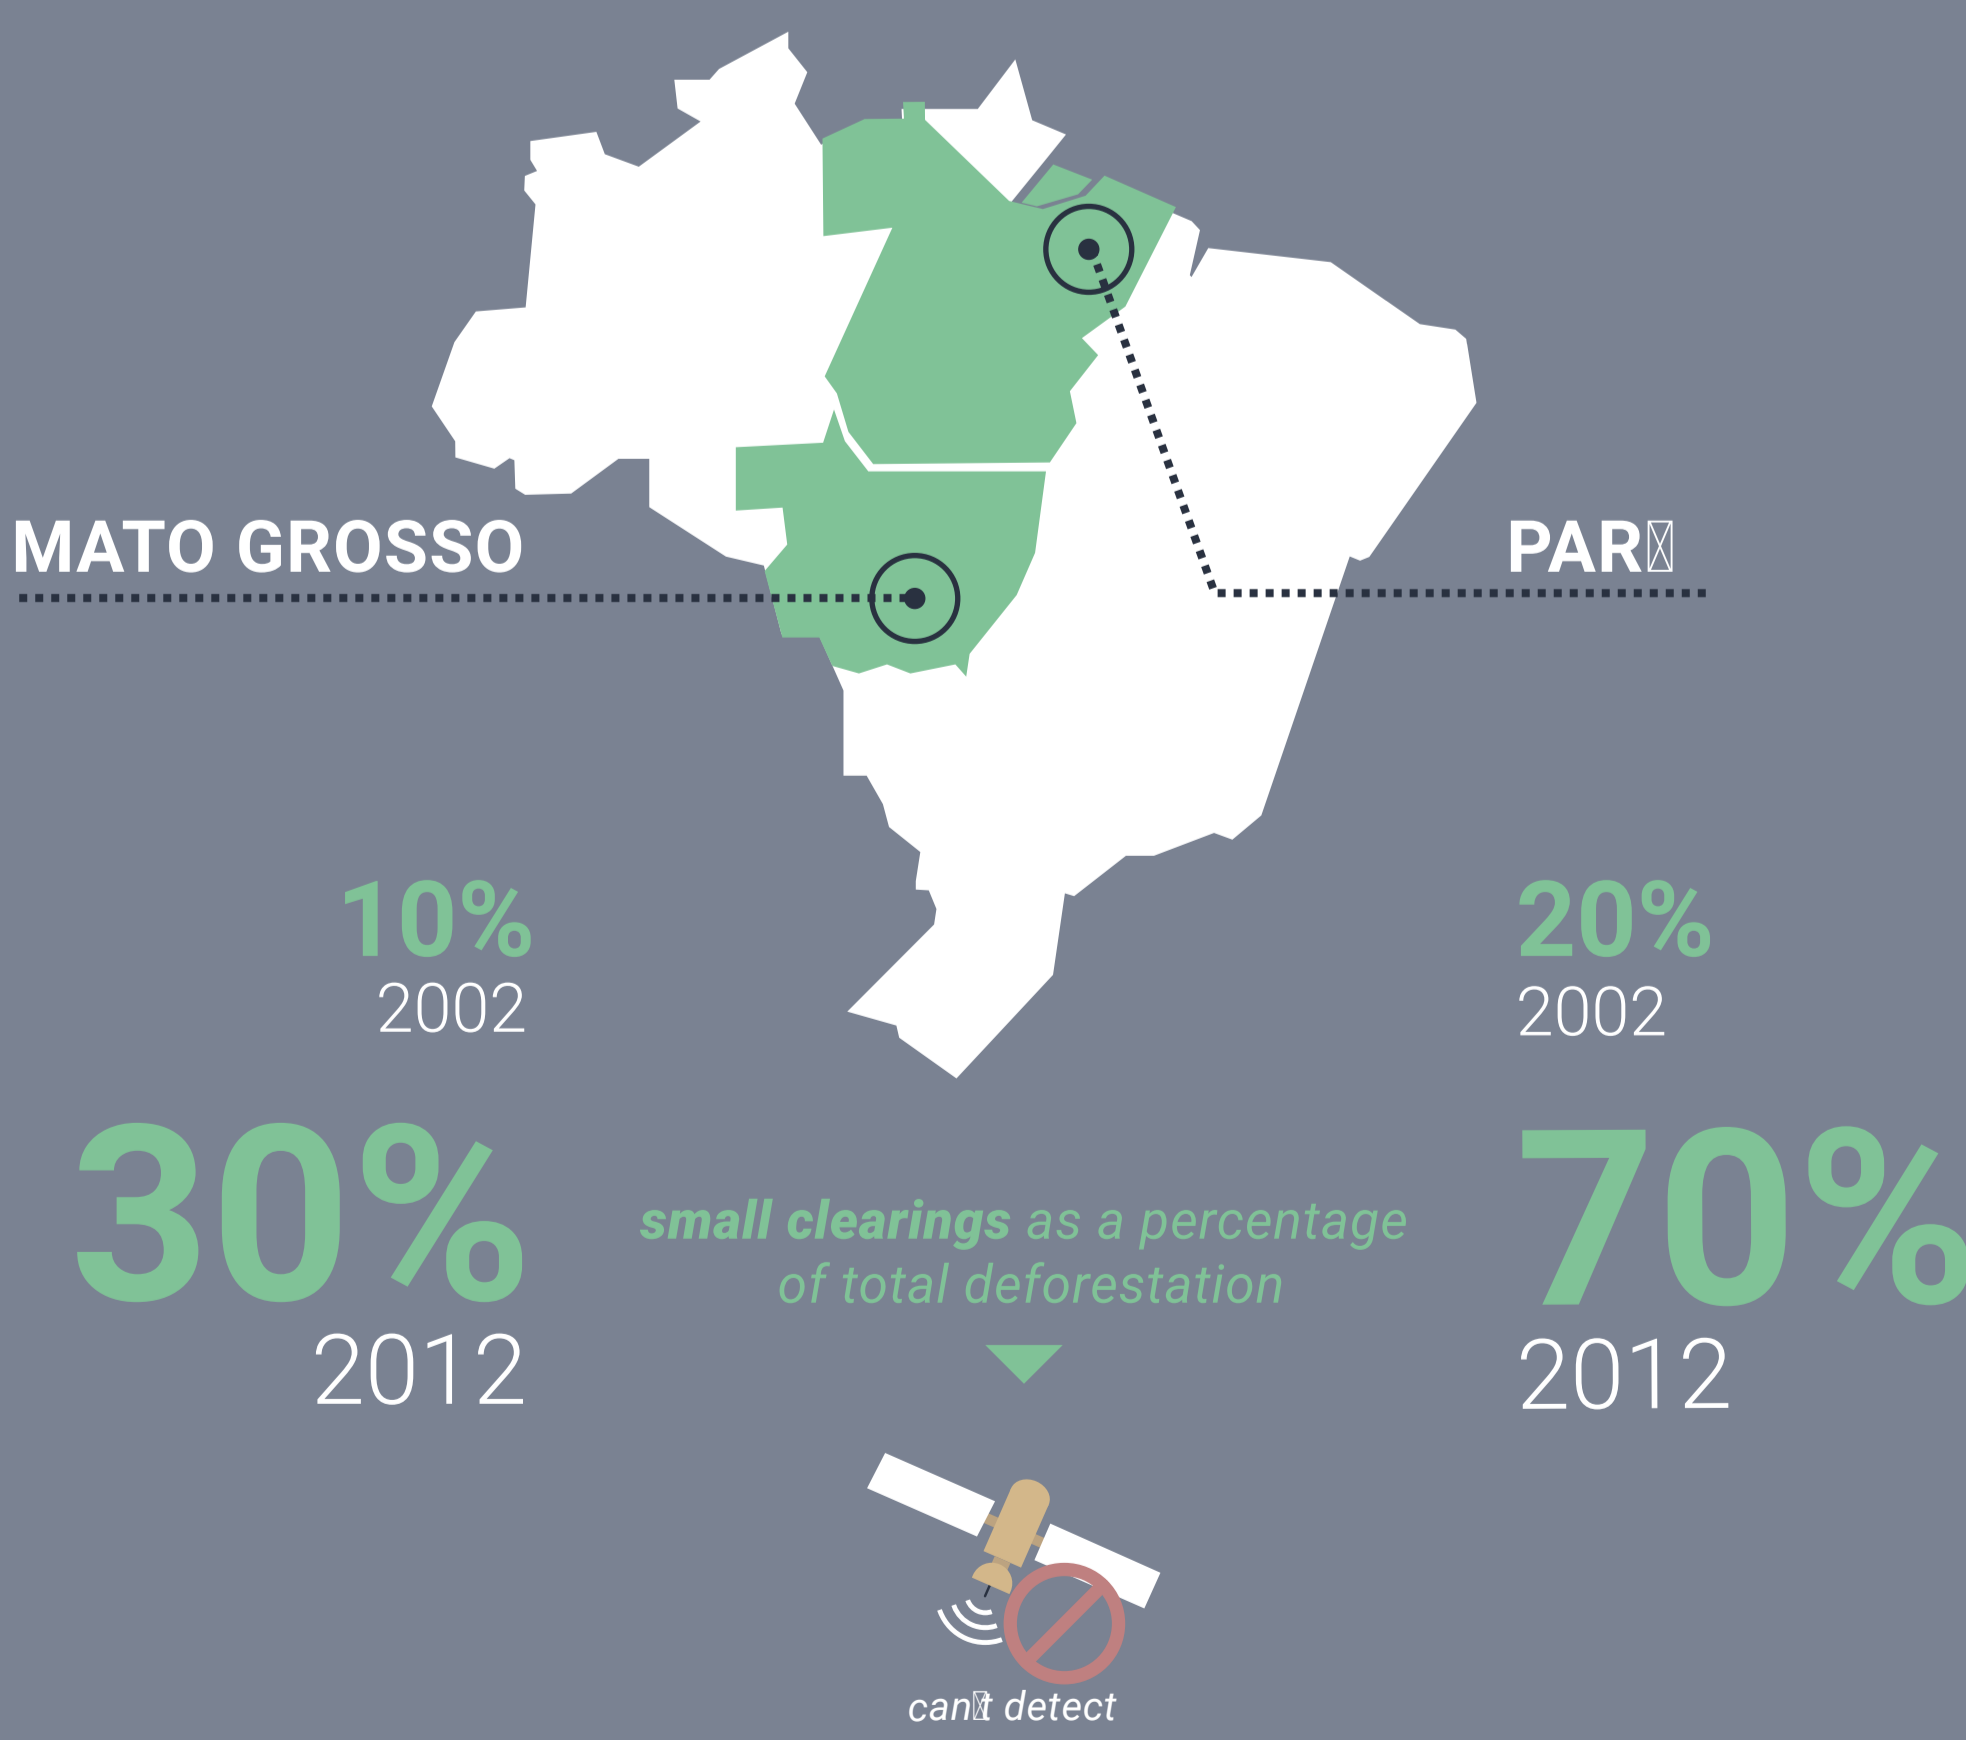

WHAT IS HAPPENING IN AMAZON DEFORESTATION?

Brazilian conservation policies **ARE MAKING PROGRESS**

New deforestation policies introduced

Deforestation rates dropped by **80%**

BUT

monitoring satellites **CAN'T DETECT** small clearings those smaller than **25 HECTARES** (~ 30 soccer fields)

large clearings

✓ **DETECT**

small clearings

✗ **CAN'T DETECT**

As a result, small clearings **ARE RISING** as a percentage of overall deforestation

X
small clearings / large clearings

People changed how they deforest to **AVOID DETECTION**

Deforestation practices differed from state to state

NEW POLICIES must tackle **REGIONAL DIFFERENCES** to strengthen the fight against deforestation