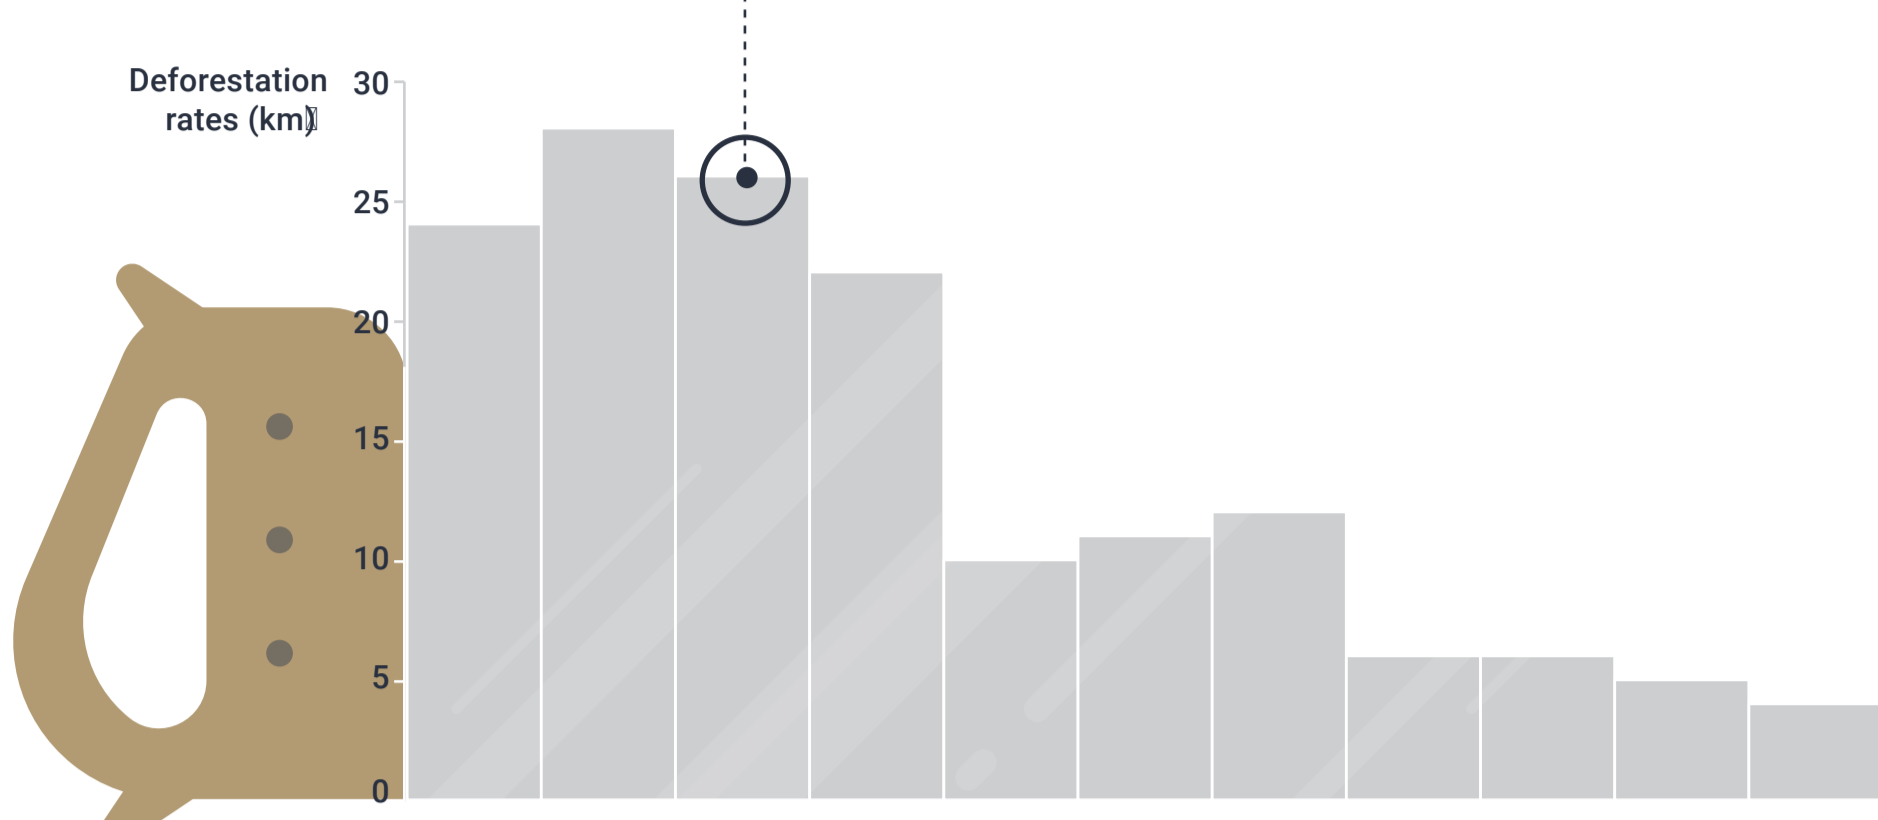

WHAT IS HAPPENING IN AMAZON DEFORESTATION?

Brazilian conservation policies **ARE MAKING PROGRESS**

New deforestation policies introduced

Deforestation rates dropped by **80%**

BUT

monitoring satellites **CAN'T DETECT** small clearings those smaller than **25 HECTARES** (~ 30 soccer fields)

large clearings

✓ **DETECT**

small clearings

✗ **CAN'T DETECT**

As a result, small clearings **ARE RISING** as a percentage of overall deforestation

X
small clearings / large clearings

People changed how they deforest to **AVOID DETECTION**