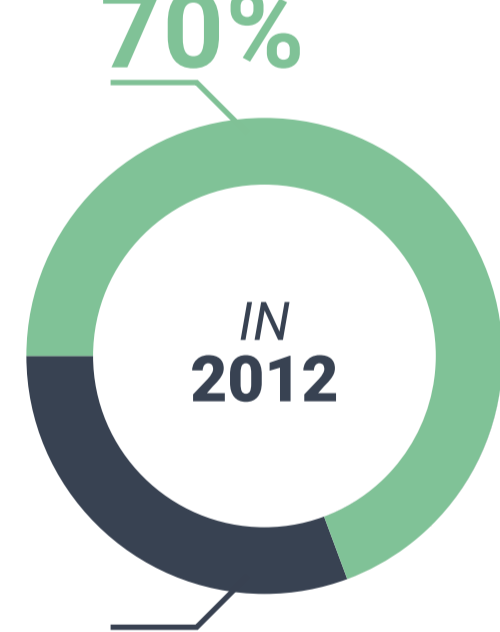

WHAT IS HAPPENING IN AMAZON DEFORESTATION?

Brazilian conservation policies **ARE MAKING PROGRESS**

New deforestation policies introduced

Deforestation rates dropped by **80%**

BUT

monitoring satellites **CAN'T DETECT** small clearings those smaller than **25 HECTARES** (~ 30 soccer fields)

large clearings

✓ **DETECT**

small clearings

✗ **CAN'T DETECT**

As a result, small clearings **ARE RISING** as a percentage of overall deforestation

X
small clearings / large clearings

People changed how they deforest to **AVOID DETECTION**